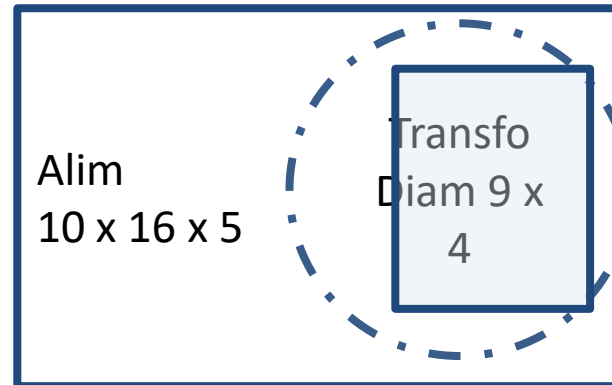

RCA IN

40 cm AR
2 x HP Out

240 AC

Solution 1

27 cm