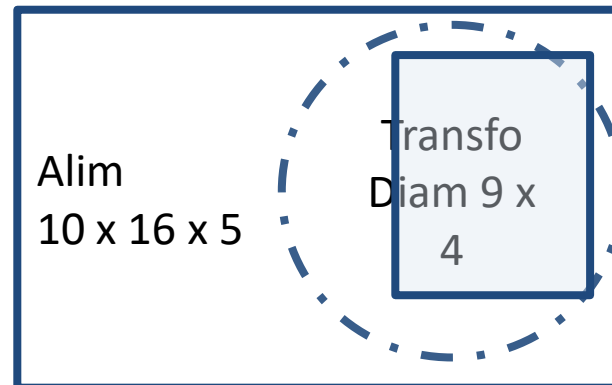

RCA IN

40 cm AR
2 x HP Out

240 AC

Solution 1

27 cm